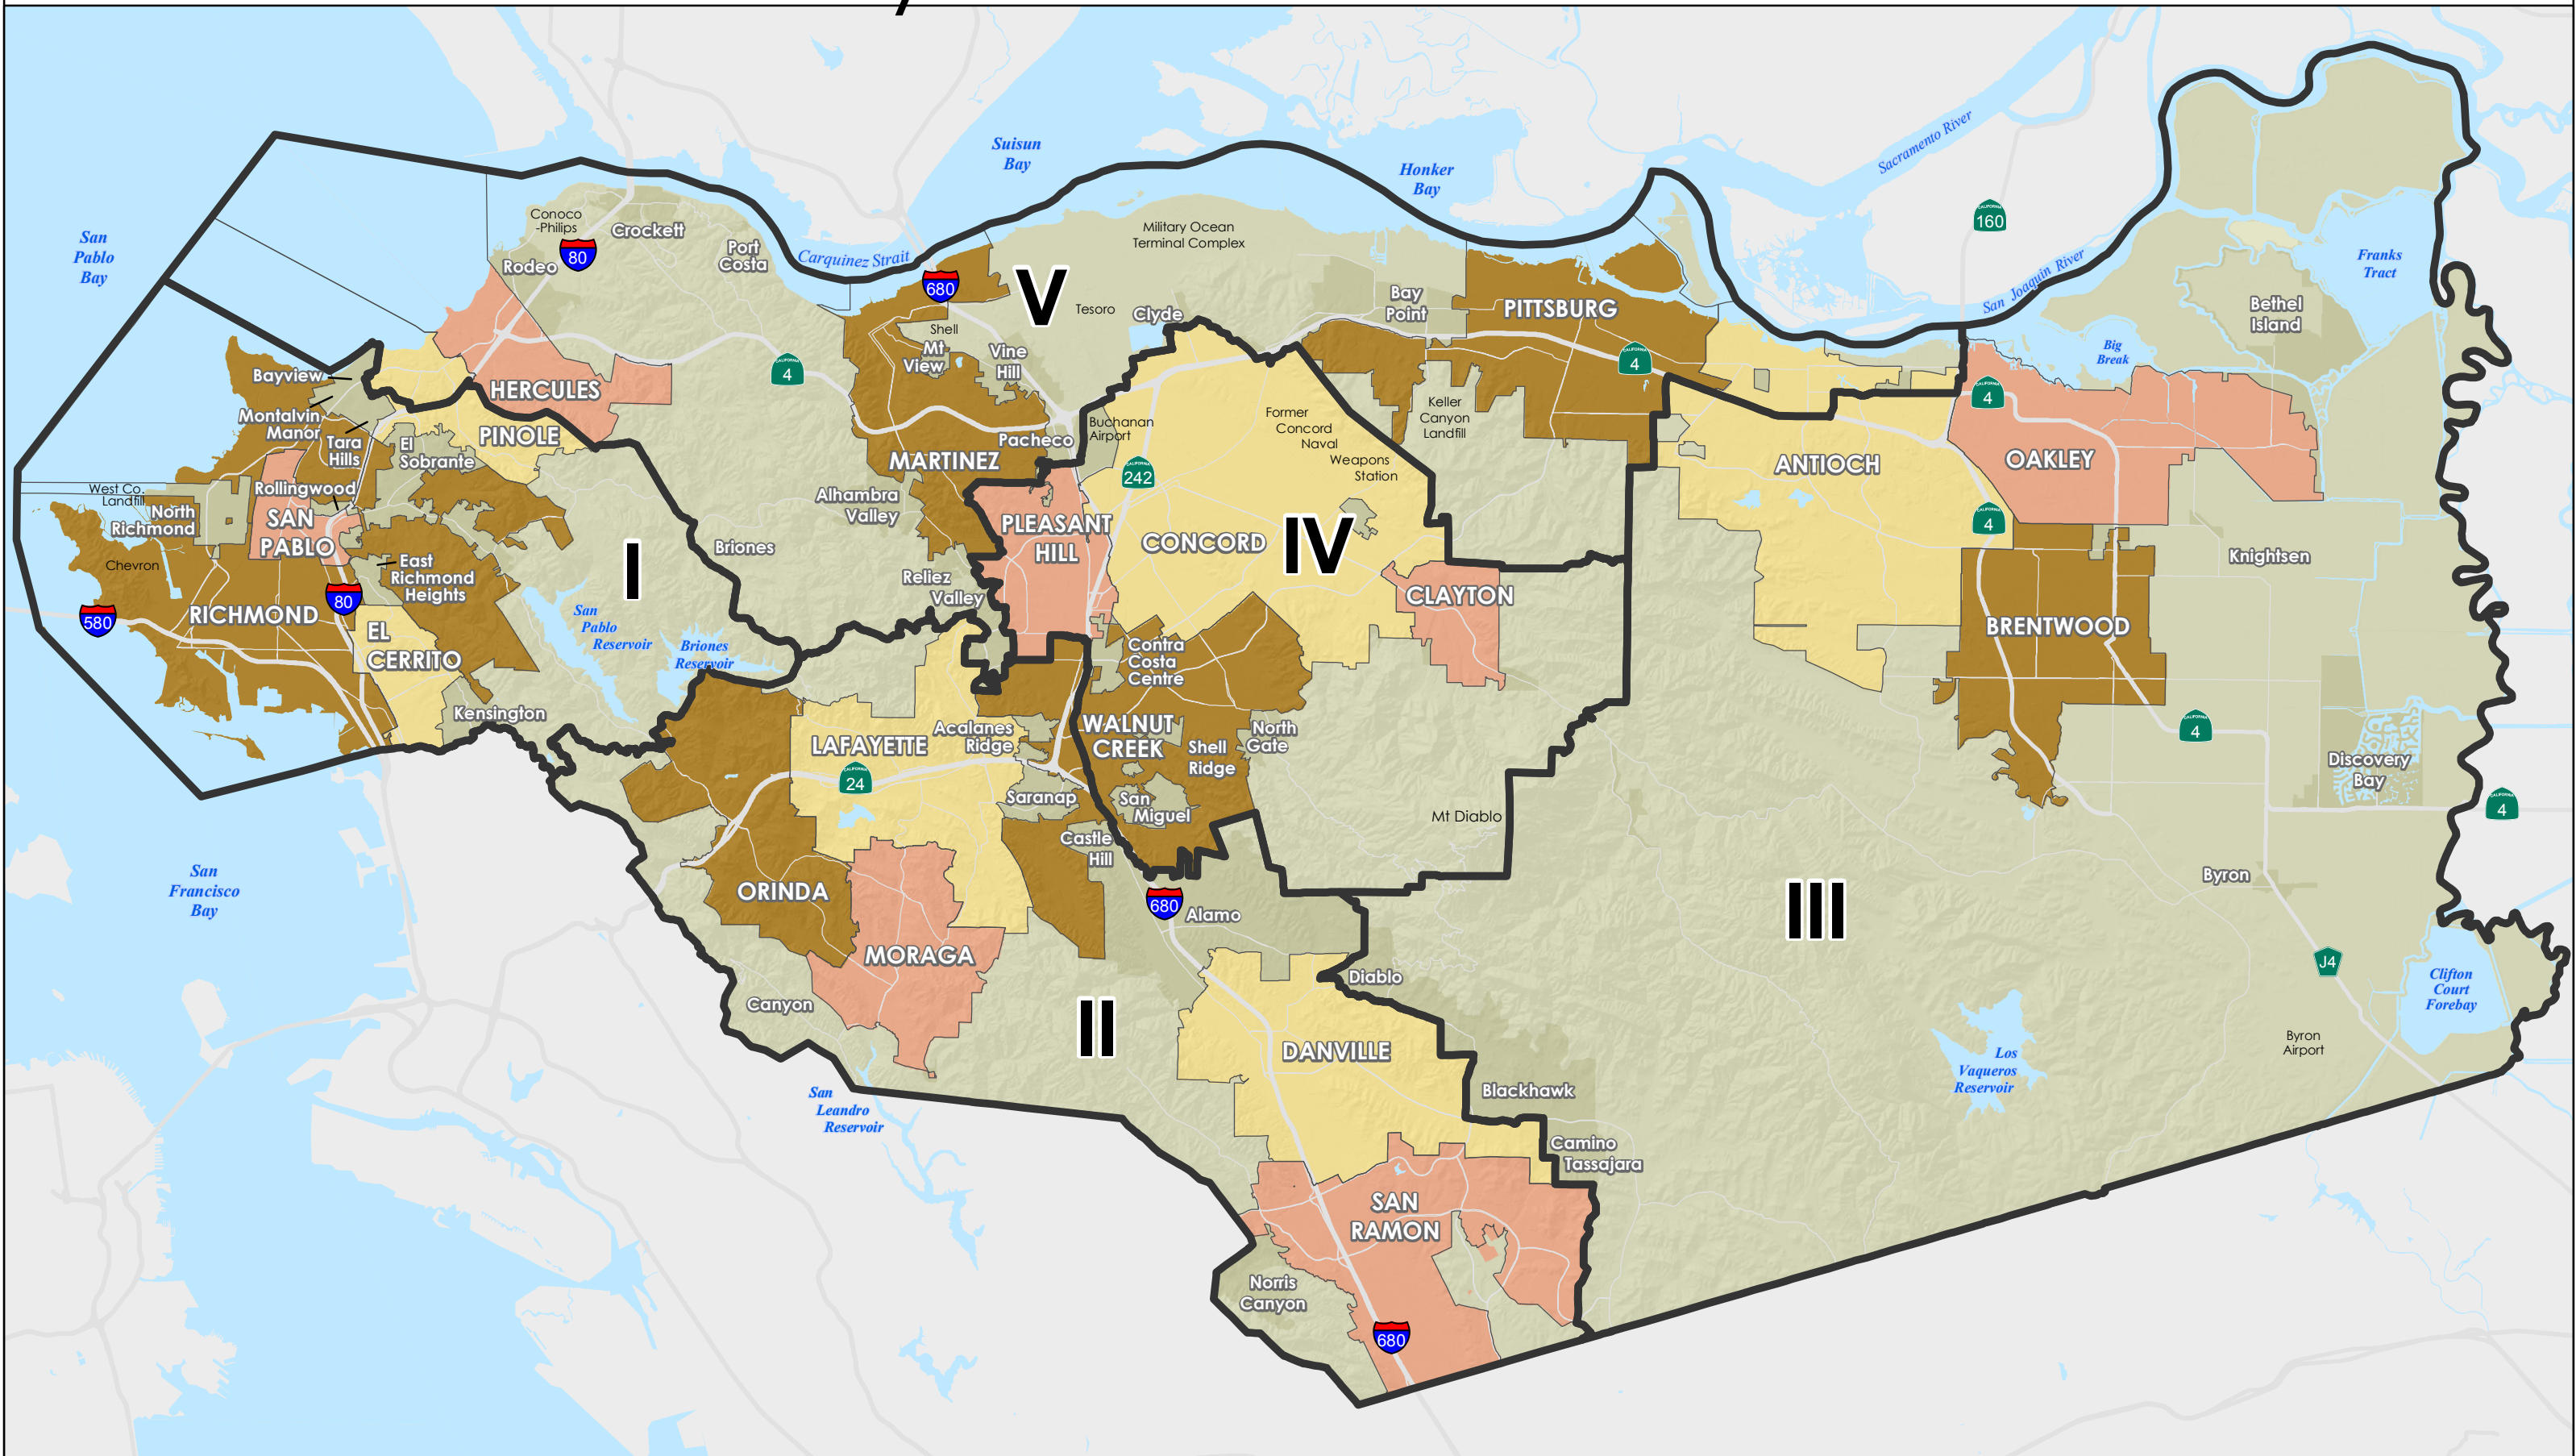

Contra Costa County

Supervisory District Map

Map approved July 26th by Board of Supervisors, adopted under Ordinance No. 2011-15 at August 9th, 2011 Board of Supervisors Public Hearing
Contra Costa County Department of Conservation & Development
651 Pine Street, 4th Floor - N. Wing, Martinez, CA 94553-0095
37:59:48.455N 122:06:35.384W

Prepared by the Department of Conservation and Development - GIS Group